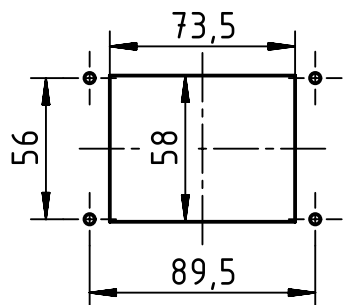

panel cut out (1:3)

	All rights reserved Department EL PD	All Dimensions in mm Original Size DIN A4		Scale 1:1	Free size tol.		Ref. Sub.
		HARTING (Zhuhai) Manufacturing Co., Ltd. 519085 Zhuhai, China	Created by ZENG D	Inspected by LUOK	Standardisation SCHMIDTM	Date 2018-08-24	State Final Release
		Title Han 6EMC/B HTE M25 PFT SL			Number 19 62 806 1121		Rev. A
		Type TB				Page 1/1	