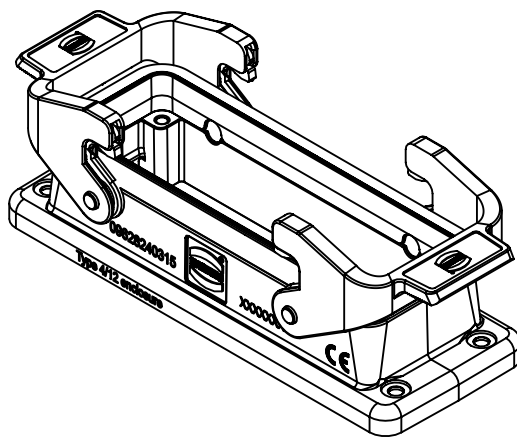

panel cut out (1:2)

	All rights reserved Department EL PD	All Dimensions in mm Original Size DIN A4	Scale 1:1	Free size tol.	Ref. Sub.
		WENE	Inspected by LUOK	Standardisation 302077	Date 2021-07-06
HARTING D-32339 Espelkamp		Title Han 24EMC/B-HBM-Rear Fit-DL			Doc-Key / ECM-Nr. 100769550/UGD/001/B 500000198652
		Type TB	Number 09 62 824 0315		Rev. B Page 1/1