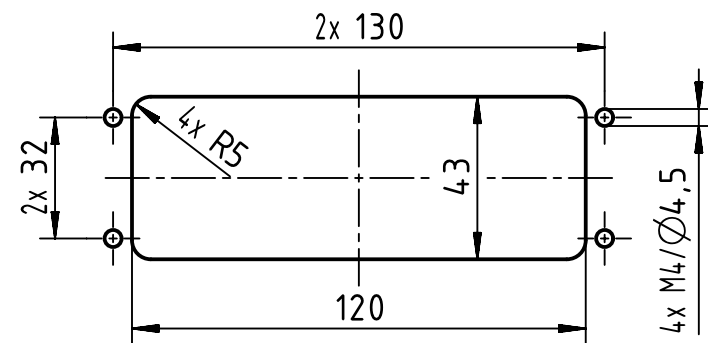

panel cut out (1:2)

	All rights reserved Department EL PD	All Dimensions in mm Original Size DIN A4	Scale 1:1	Free size tol.	Ref. Sub.
		WENE	Inspected by LUOK	Standardisation 302077	Date 2021-07-06
HARTING D-32339 Espelkamp		Title Han 24EMC/B-HBM-Rear Fit-DL			Doc-Key / ECM-Nr. 100769550/UGD/001/B 500000198652
		Type TB	Number 09 62 824 0315		Rev. B Page 1/1