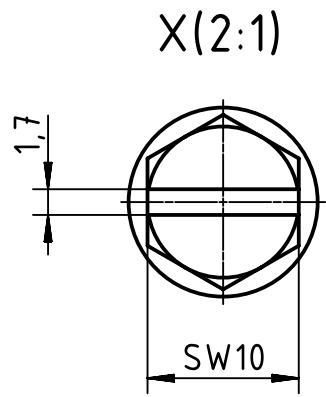

1 2 3 4 5 6

A  
B  
C  
D

	All Dimensions in mm Original Size DIN A4		Scale 1:2	Free size tol.		Ref.
						Sub.
	All rights reserved		Created by 408985	Inspected by 3236	Standardisation	Date 2023-11-16
	Department EL PD					State Final Release
HARTING			Title Han 24 HPR Hood Side Entry PG 29 Toggle			Doc-Key / ECM-Nr. 100172258/UGD/004/C 500000256271
D-32339 Espelkamp			Type TB	Number 09 40 024 0503		
						Page 1/1