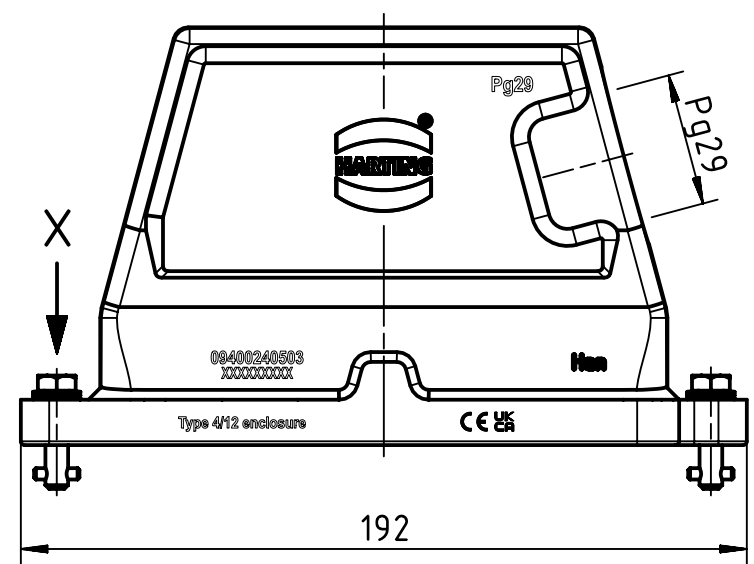

1 2 3 4 5 6

A  
B  
C  
D

	All Dimensions in mm Original Size DIN A4		Scale 1:2	Free size tol.		Ref.
						Sub.
	All rights reserved		Created by 408985	Inspected by 3236	Standardisation	Date 2023-11-16
	Department EL PD					State Final Release
HARTING			Title Han 24 HPR Hood Side Entry PG 29 Toggle			Doc-Key / ECM-Nr. 100172258/UGD/004/C 500000256271
D-32339 Espelkamp			Type TB	Number 09 40 024 0503		
						Page 1/1