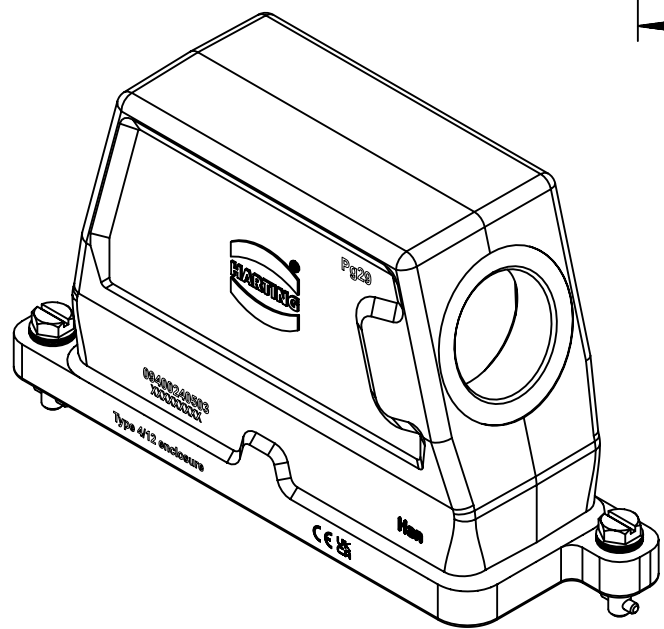

1 2 3 4 5 6

A  
B  
C  
D

	All Dimensions in mm Original Size DIN A4		Scale 1:2	Free size tol.		Ref.
						Sub.
	All rights reserved		Created by 408985	Inspected by 3236	Standardisation	Date 2023-11-16
	Department EL PD					State Final Release
HARTING			Title Han 24 HPR Hood Side Entry PG 29 Toggle			Doc-Key / ECM-Nr. 100172258/UGD/004/C 500000256271
D-32339 Espelkamp			Type TB	Number 09 40 024 0503		
						Page 1/1