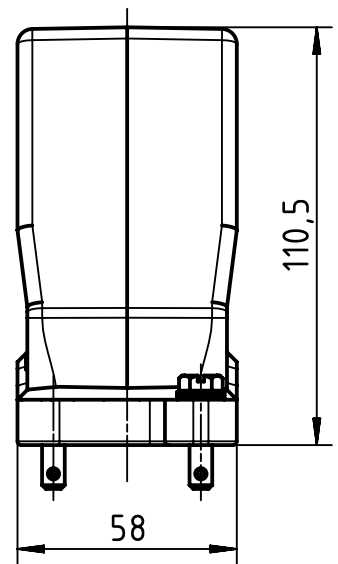

1 2 3 4 5 6

A  
B  
C  
D

	All Dimensions in mm Original Size DIN A4		Scale 1:2	Free size tol.		Ref.
						Sub.
	All rights reserved		Created by 408985	Inspected by 3236	Standardisation	Date 2023-11-16
	Department EL PD					State Final Release
HARTING			Title Han 24 HPR Hood Side Entry PG 29 Toggle			Doc-Key / ECM-Nr. 100172258/UGD/004/C 500000256271
D-32339 Espelkamp			Type TB	Number 09 40 024 0503		
						Page 1/1