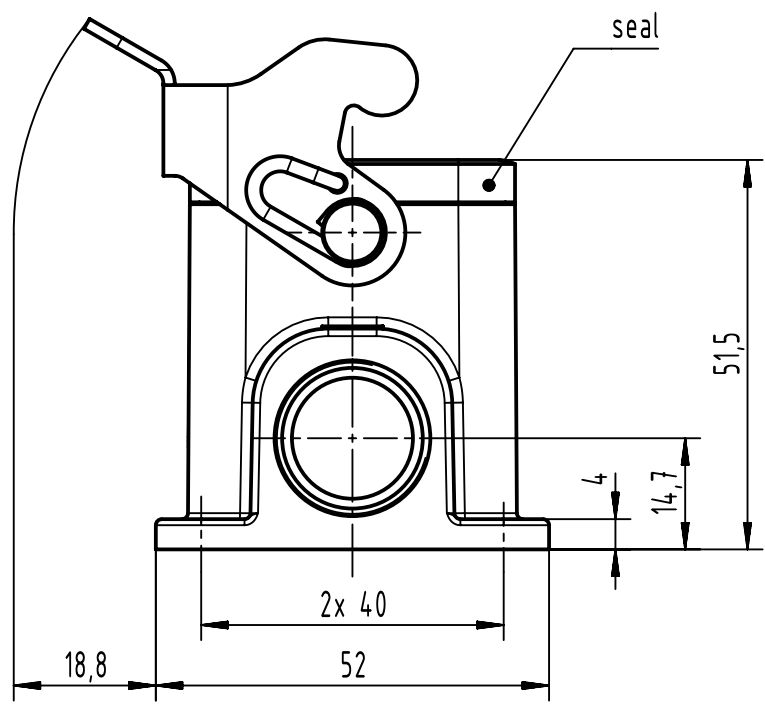

1 2 3 4 5 6

A

B

C

D

	All Dimensions in mm Original Size DIN A4		Scale 1:1	Free size tol.		Ref.	
			Created by SPRENB	Inspected by GERB	Standardisation	Sub.	
All rights reserved		Department EL PD		Date 2023-09-11	State Final Release		
		Title Han High Temp 6B-asg1-LB-M20				Doc-Key / ECM-Nr. 100576055/UGD/002/F 500000251413	
D-32339 Espelkamp		Type TB	Number 19 62 806 1291			Rev. F	Page 1/1