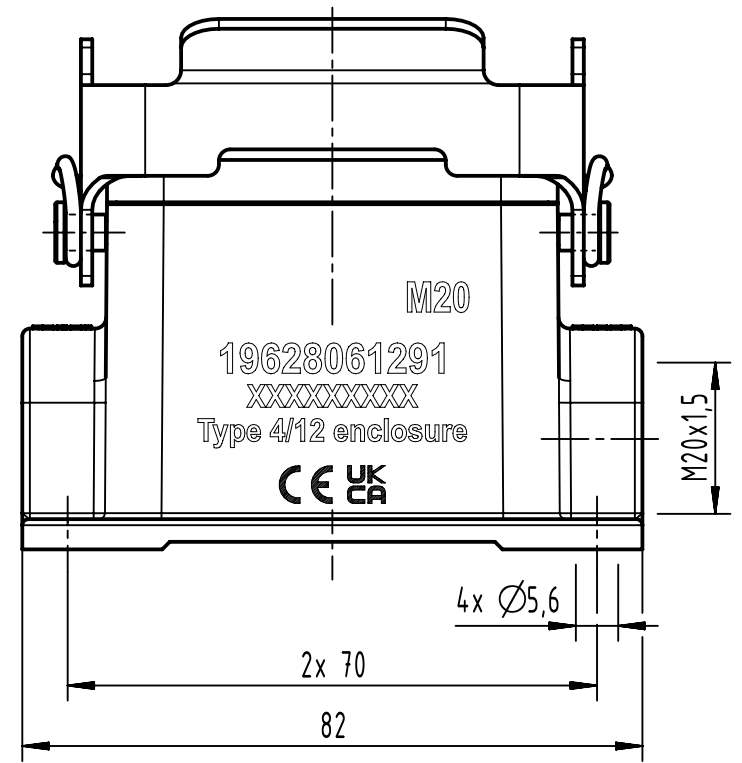

1 2 3 4 5 6

A

B

C

D

	All Dimensions in mm Original Size DIN A4		Scale 1:1	Free size tol.		Ref.	
			Created by SPRENB	Inspected by GERB	Standardisation	Sub.	
All rights reserved		Department EL PD		Date 2023-09-11	State Final Release		
		Title Han High Temp 6B-asg1-LB-M20				Doc-Key / ECM-Nr. 100576055/UGD/002/F 500000251413	
D-32339 Espelkamp		Type TB	Number 19 62 806 1291			Rev. F	Page 1/1