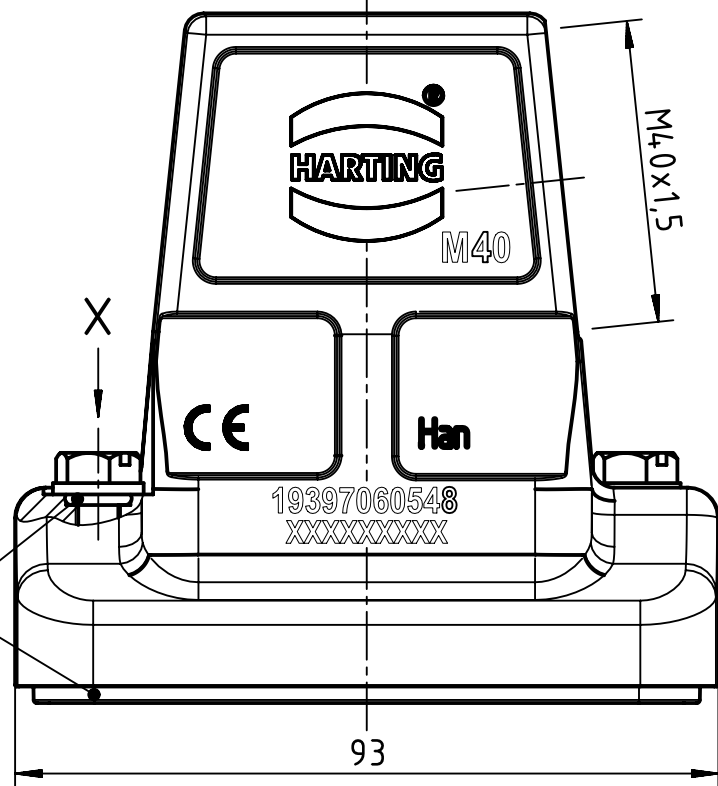

X (2:1)

Panel cut out

Seal

	All rights reserved Department EL PD HARTING (Zhuhai) Manufacturing Co., Ltd. 519085 Zhuhai, China	All Dimensions in mm Original Size DIN A4		Scale 1:1	Free size tol.	Ref. Sub.
		Created by ZHUANGJ	Inspected by LUOK	Standardisation ROEBEN	Date 2021-11-19	State Final Release
Title Han 6HP Direct/M-HSE-M40					Doc-Key / ECM-Nr. 100664129/UGD/005/F 500000192069	
Type TB			Number 19 39 706 0548		Rev. F	Page 1/1