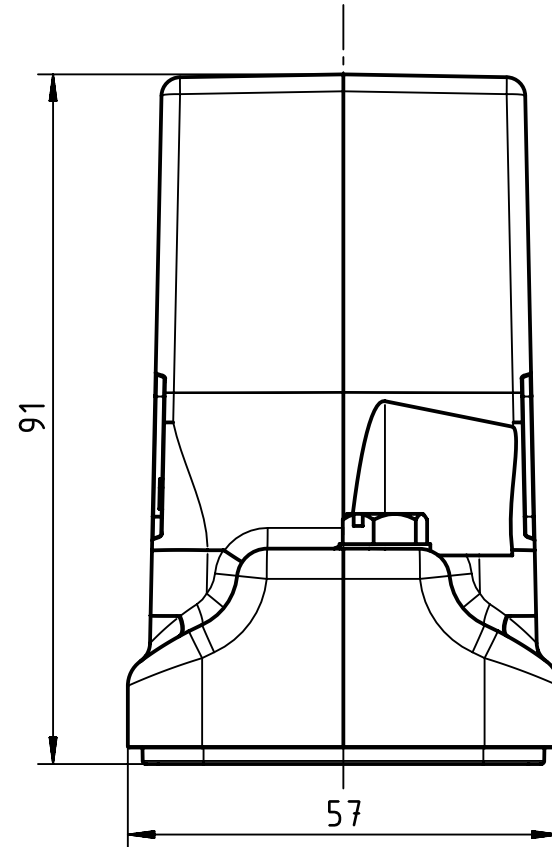

X (2:1)

Panel cut out

Seal

	All rights reserved Department EL PD HARTING (Zhuhai) Manufacturing Co., Ltd. 519085 Zhuhai, China	All Dimensions in mm Original Size DIN A4		Scale 1:1	Free size tol.	Ref. Sub.
		Created by ZHUANGJ	Inspected by LUOK	Standardisation ROEBEN	Date 2021-11-19	State Final Release
Title Han 6HP Direct/M-HSE-M40					Doc-Key / ECM-Nr. 100664129/UGD/005/F 500000192069	
Type TB			Number 19 39 706 0548		Rev. F	Page 1/1