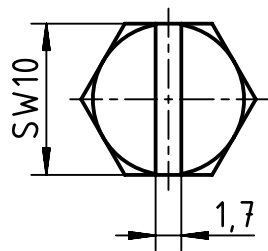

X (2:1)

Panel cut out

Seal

	All rights reserved Department EL PD HARTING (Zhuhai) Manufacturing Co., Ltd. 519085 Zhuhai, China	All Dimensions in mm Original Size DIN A4		Scale 1:1	Free size tol.	Ref. Sub.
		Created by ZHUANGJ	Inspected by LUOK	Standardisation ROEBEN	Date 2021-11-19	State Final Release
Title Han 6HP Direct/M-HSE-M40					Doc-Key / ECM-Nr. 100664129/UGD/005/F 500000192069	
Type TB			Number 19 39 706 0548		Rev. F	Page 1/1