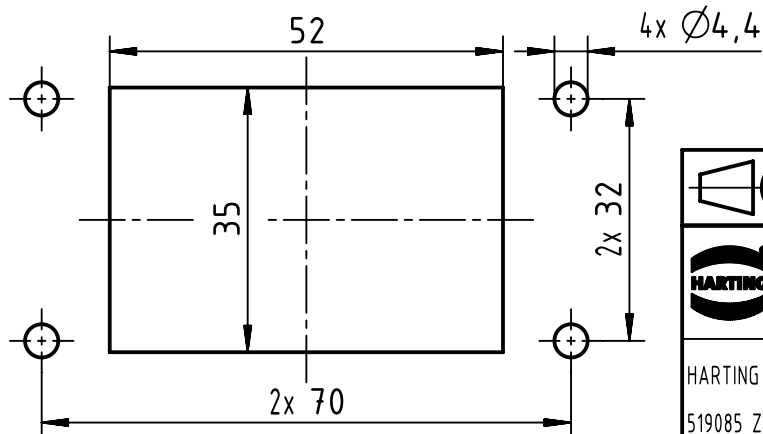

X (2:1)

Panel cut out

Seal

	All rights reserved Department EL PD HARTING (Zhuhai) Manufacturing Co., Ltd. 519085 Zhuhai, China	All Dimensions in mm Original Size DIN A4		Scale 1:1	Free size tol.	Ref. Sub.
		Created by ZHUANGJ	Inspected by LUOK	Standardisation ROEBEN	Date 2021-11-19	State Final Release
Title Han 6HP Direct/M-HSE-M40					Doc-Key / ECM-Nr. 100664129/UGD/005/F 500000192069	
Type TB			Number 19 39 706 0548		Rev. F	Page 1/1