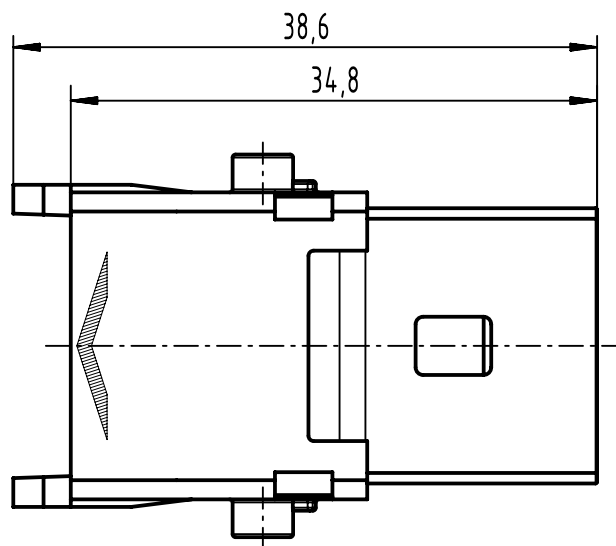

1 2 3 4 5 6

A

B

C

D

	All Dimensions in mm Original Size DIN A4		Scale 2:1	Free size tol.		Ref.	
			Created by HOLLERT	Inspected by LOETKEMANN	Standardisation	Date 2021-09-01	State Final Release
All rights reserved Department EL PD		Title <b>Han 1A-12-c-m</b>				Doc-Key / ECM-Nr. 100740198/UGD/001/F 500000196017	
HARTING D-32339 Espelkamp		Type TB	Number <b>09 10 012 3006</b>			Rev. F	Page 1/1