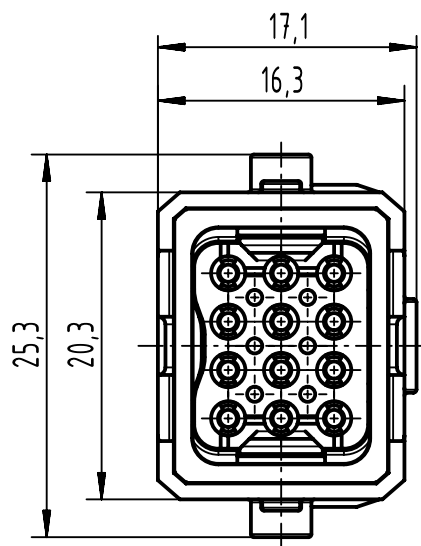

1 2 3 4 5 6

A

B

C

D

	All Dimensions in mm Original Size DIN A4		Scale 2:1	Free size tol.		Ref.	
			Created by HOLLERT	Inspected by LOETKEMANN	Standardisation	Date 2021-09-01	State Final Release
All rights reserved Department EL PD		Title <b>Han 1A-12-c-m</b>				Doc-Key / ECM-Nr. 100740198/UGD/001/F 500000196017	
HARTING D-32339 Espelkamp		Type TB	Number <b>09 10 012 3006</b>			Rev. F	Page 1/1