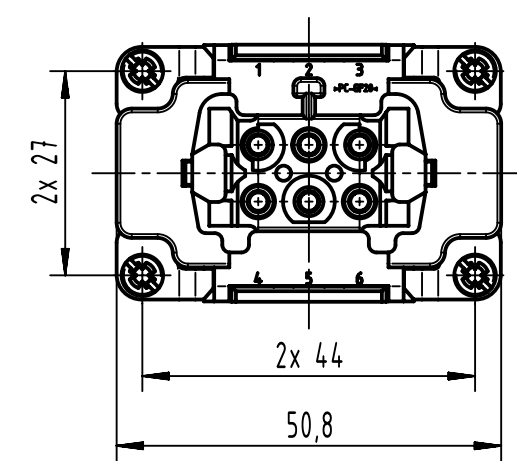

1 2 3 4 5 6

A

B

C

D

	All Dimensions in mm Original Size DIN A4		Scale 1:1	Free size tol.		Ref.
						Sub.
	All rights reserved		Created by HEW	Inspected by DINGB	Standardisation RUETERA	Date 2021-10-29
	Department EL PD		Title Han ES 6B PE-CC Female			State Final Release
HARTING D-32339 Espelkamp			Type TB	Number 09 33 006 2776		Doc-Key / ECM-Nr. 100922493/UGD/005/B 500000204.777
					Rev. B	Page 1/1