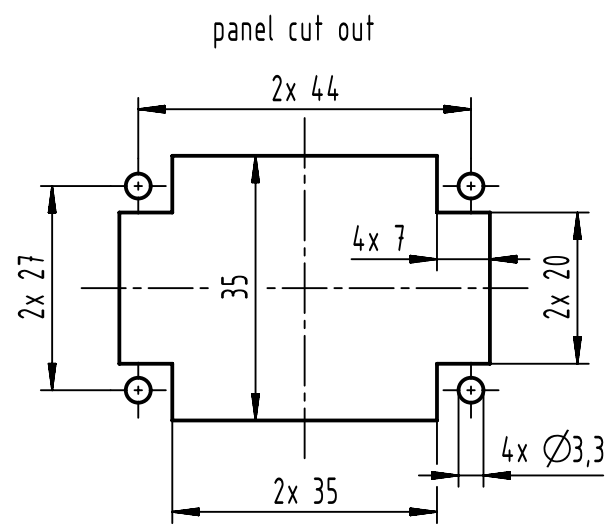

1 2 3 4 5 6

A

B

C

D

	All Dimensions in mm Original Size DIN A4		Scale 1:1	Free size tol.		Ref.
						Sub.
	All rights reserved		Created by HEW	Inspected by DINGB	Standardisation RUETERA	Date 2021-10-29
	Department EL PD		Title Han ES 6B PE-CC Female			State Final Release
HARTING D-32339 Espelkamp			Type TB	Number 09 33 006 2776		Doc-Key / ECM-Nr. 100922493/UGD/005/B 500000204.777
					Rev. B	Page 1/1