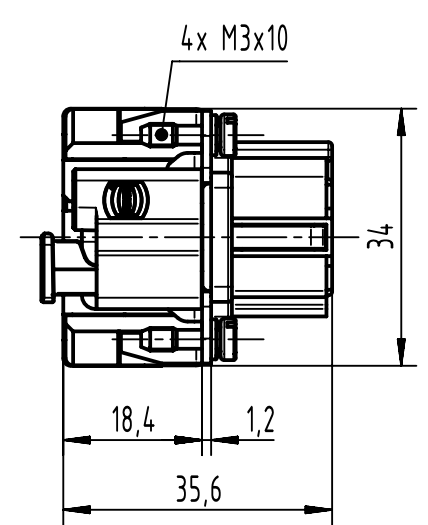

1 2 3 4 5 6

A

B

C

D

	All Dimensions in mm Original Size DIN A4		Scale 1:1	Free size tol.		Ref.
						Sub.
	All rights reserved		Created by HEW	Inspected by DINGB	Standardisation RUETERA	Date 2021-10-29
	Department EL PD		Title Han ES 6B PE-CC Female			State Final Release
HARTING D-32339 Espelkamp			Type TB	Number 09 33 006 2776		Doc-Key / ECM-Nr. 100922493/UGD/005/B 500000204.777
					Rev. B	Page 1/1