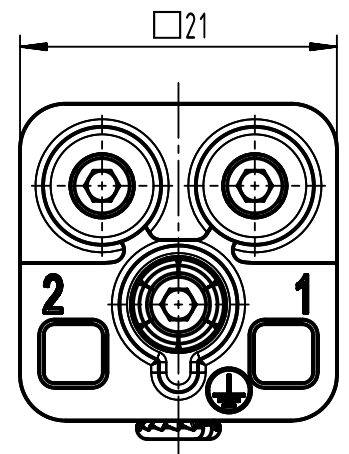

insert fixing screw M3x6
enclosed separately

	All rights reserved Department EL PD	All Dimensions in mm Original Size DIN A4	Scale 2:1	Free size tol.	Ref.
		HARTING D-32339 Espelkamp	Created by 100887	Inspected by SUNDERMEIER	Standardisation
Title Han Q 2/0-f HV 1.5sqmm					State Final Release
Type TB Number 09 12 002 2756					Doc-Key / ECM-Nr. 100585452/UGD/002/C 500000225850
Rev. C					Page 1/1