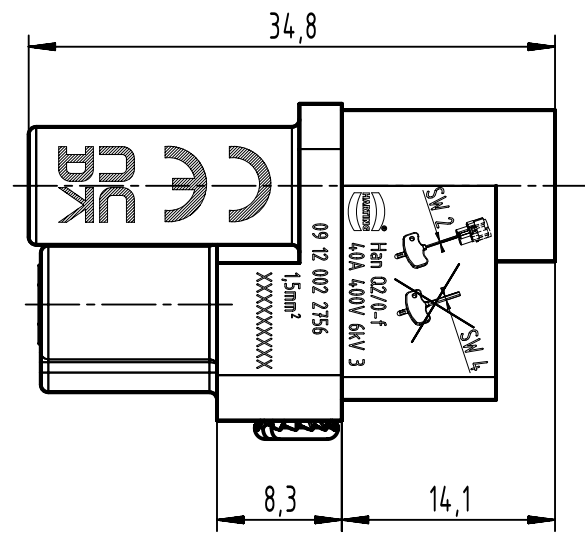

insert fixing screw M3x6
enclosed separately

	All rights reserved Department EL PD	All Dimensions in mm Original Size DIN A4	Scale 2:1	Free size tol.	Ref.
		HARTING D-32339 Espelkamp	Created by 100887	Inspected by SUNDERMEIER	Standardisation
Title Han Q 2/0-f HV 1.5sqmm					State Final Release
Type TB Number 09 12 002 2756					Doc-Key / ECM-Nr. 100585452/UGD/002/C 500000225850
Rev. C					Page 1/1