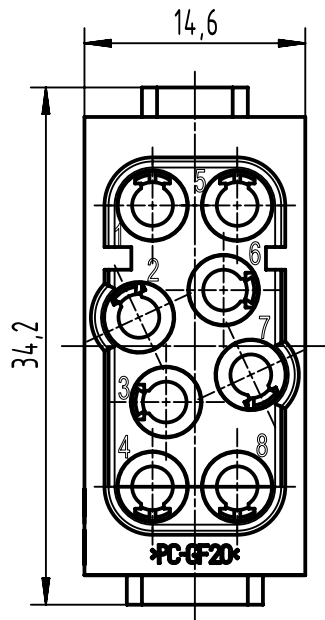

A

B

C

D

	All Dimensions in mm Original Size DIN A4		Scale 2:1	Free size tol.		Ref.		
						Sub.		
	All rights reserved		Created by BALSAN	Inspected by 402602	Standardisation	Date 2021-11-08	State Final Release	
	Department EL PD		Title Han EE Quick-Lock module, female 1,5mm ²				Doc-Key / ECM-Nr. 100216017/UGD/002/C 500000204.785	
HARTING D-32339 Espelkamp			Type TB	Number 09 14 008 2734			Rev. C	Page 1/1