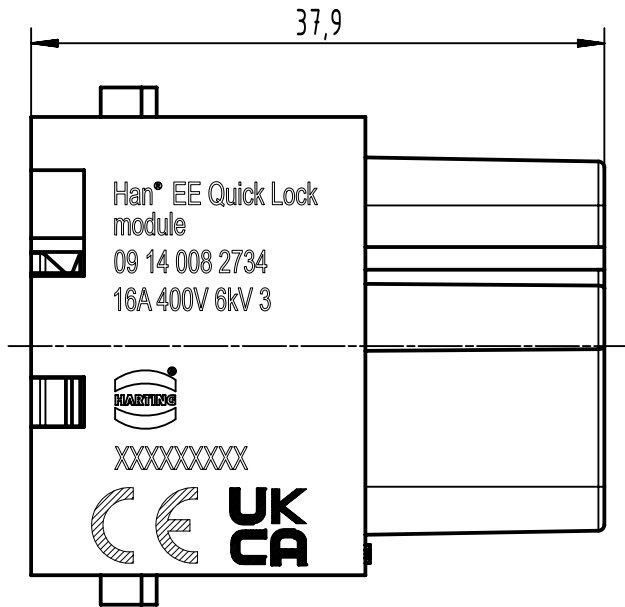

A

B

C

D

	All Dimensions in mm Original Size DIN A4		Scale 2:1	Free size tol.		Ref.		
						Sub.		
	All rights reserved		Created by BALSAN	Inspected by 402602	Standardisation	Date 2021-11-08	State Final Release	
	Department EL PD		Title Han EE Quick-Lock module, female 1,5mm ²				Doc-Key / ECM-Nr. 100216017/UGD/002/C 500000204.785	
HARTING D-32339 Espelkamp			Type TB	Number 09 14 008 2734			Rev. C	Page 1/1