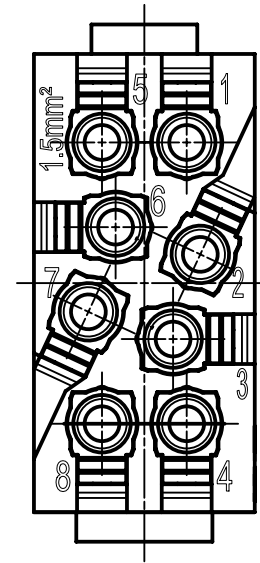

A

B

C

D

	All Dimensions in mm Original Size DIN A4		Scale 2:1	Free size tol.		Ref.		
						Sub.		
	All rights reserved		Created by BALSAN	Inspected by 402602	Standardisation	Date 2021-11-08	State Final Release	
	Department EL PD		Title Han EE Quick-Lock module, female 1,5mm ²				Doc-Key / ECM-Nr. 100216017/UGD/002/C 500000204.785	
HARTING D-32339 Espelkamp			Type TB	Number 09 14 008 2734			Rev. C	Page 1/1