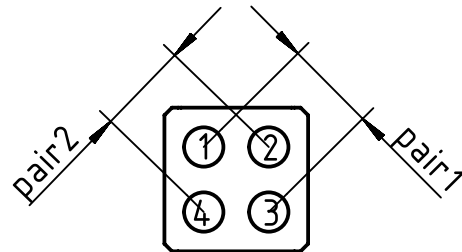

arrangement without cover

pin	10BASE-T 100BASE-TX	color
1	Tx+	white/orange
2	Rx+	white/green
3	Tx-	orange
4	Rx-	green

kind of delivery: piece parts

	All Dimensions in mm Original Size DIN A4		Scale 2:1	Free size tol.	Ref.
	All rights reserved Department EL PD		Created by SPRENB	Inspected by BERGHORN	Standardisation RUETERA
HARTING Electric GmbH & Co. KG D-32339 Espelkamp		Title <b>Han Megabit HMC insert female</b>			Date 2018-06-18
		Type <b>TB</b> Number <b>09 14 208 3116</b>			State Final Release
					Doc-Key / ECM-Nr. 100623236/UGD/002/C 500000135212
					Rev. <b>C</b> Page 1/1