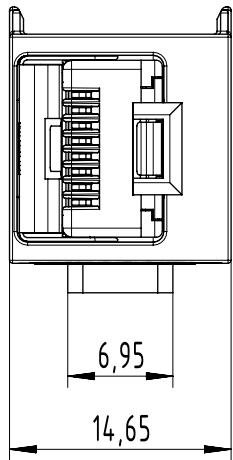

1 2 3 4 5 6

A

B

C

D

	All Dimensions in mm Original Size DIN A4	Scale	Free size tol.			Ref.
		2:1				Sub.
	All rights reserved Department EL PD	Created by	Inspected by	Standardisation	Date	State
		celmare			29-Apr-2024	
Title					Doc-Key / ECM-Nr.	
HAN Domino RJ45 cube, IDC cat6 M.1					DS00212377	
HARTING		Type	Design Number	SAP Mat. Number	Rev.	Page
D-32339 Espelkamp		TB	DS00212377		B	1/1