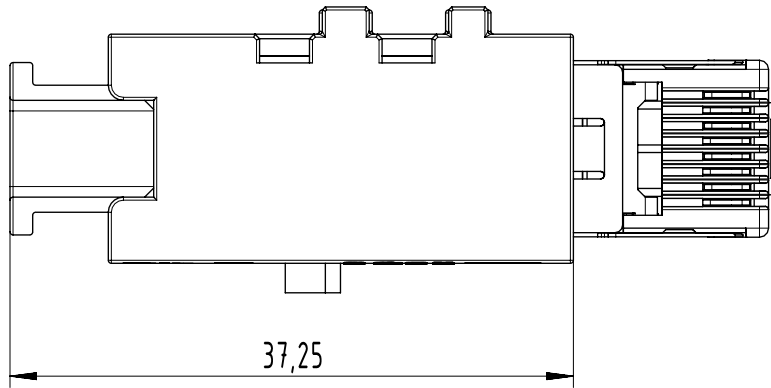

1 2 3 4 5 6

A

B

C

D

	All Dimensions in mm Original Size DIN A4	Scale	Free size tol.			Ref.
		2:1				Sub.
	All rights reserved Department EL PD	Created by	Inspected by	Standardisation	Date	State
		celmare			29-Apr-2024	
Title					Doc-Key / ECM-Nr.	
HAN Domino RJ45 cube, IDC cat6 M.1					DS00212377	
HARTING		Type	Design Number	SAP Mat. Number	Rev.	Page
D-32339 Espelkamp		TB	DS00212377		B	1/1