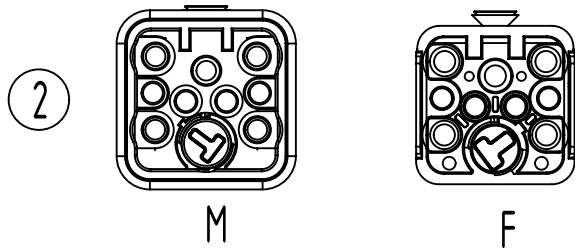

Coding possibilities

	All rights reserved Department EL PD	All Dimensions in mm Original Size DIN A4	Scale 2:1	Free size tol.	Ref. Sub.
		Created by HUK	Inspected by WANGSTE	Standardisation ROEBEN	Date 2022-05-23
HARTING D-32339 Espelkamp		Title Han Q Hybrid Female Coding Element			Doc-Key / ECM-Nr. 10097324.0/UGD/001/A 500000217833
		Type TB	Number 09 12 000 9936		Rev. A
					Page 1/1