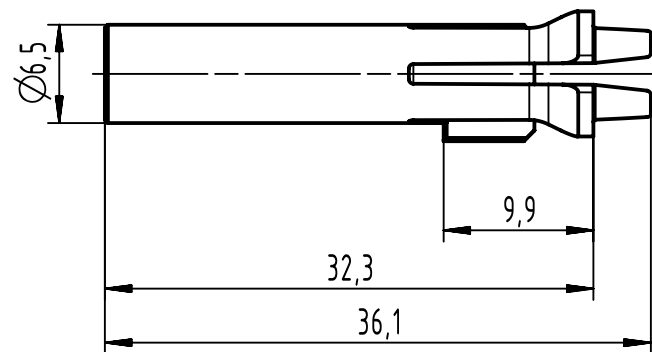

Coding possibilities

	All rights reserved Department EL PD	All Dimensions in mm Original Size DIN A4	Scale 2:1	Free size tol.	Ref. Sub.
		Created by HUK	Inspected by WANGSTE	Standardisation ROEBEN	Date 2022-05-23
HARTING D-32339 Espelkamp		Title Han Q Hybrid Female Coding Element			Doc-Key / ECM-Nr. 10097324.0/UGD/001/A 500000217833
		Type TB	Number 09 12 000 9936		Rev. A
					Page 1/1