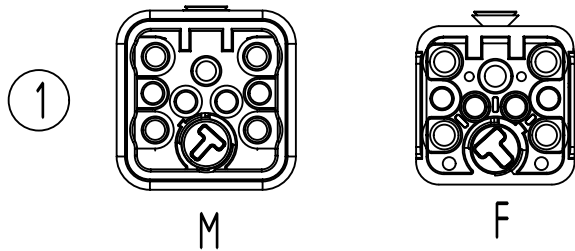

Coding possibilities

	All rights reserved Department EL PD	All Dimensions in mm Original Size DIN A4	Scale 2:1	Free size tol.	Ref. Sub.
		Created by HUK	Inspected by WANGSTE	Standardisation ROEBEN	Date 2022-05-23
HARTING D-32339 Espelkamp		Title Han Q Hybrid Female Coding Element			Doc-Key / ECM-Nr. 10097324.0/UGD/001/A 500000217833
		Type TB	Number 09 12 000 9936		Rev. A
					Page 1/1