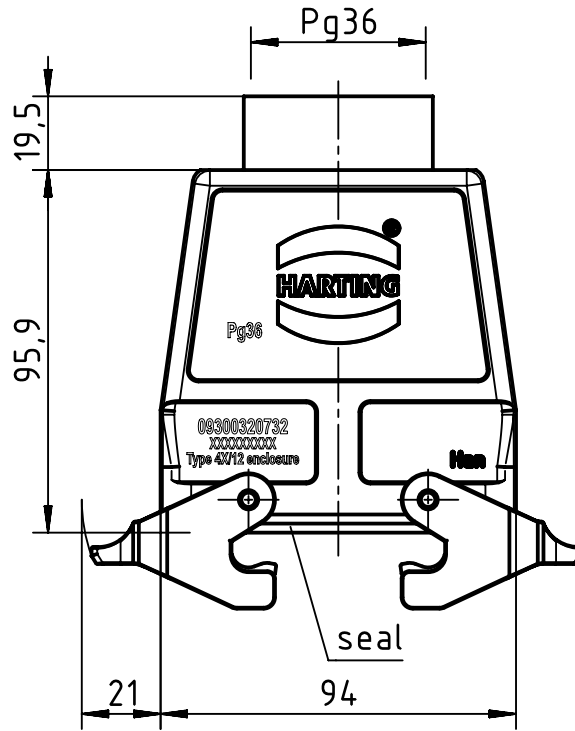

1 2 3 4 5 6

A

B

C

D

	All Dimensions in mm Original Size DIN A4		Scale 1:2	Free size tol.		Ref.		
						Sub.		
	All rights reserved		Created by HELLMANN	Inspected by GERB	Standardisation RUETERA	Date 2020-07-13	State Final Release	
	Department EL PD		Title Han B Hood Coupler HC 2 Levers PG 36				Doc-Key / ECM-Nr. 100186079/UGD/004/D 500000172225	
HARTING Electric GmbH & Co. KG D-32339 Espelkamp			Type TB	Number 09 30 032 0732			Rev. D	Page 1/1