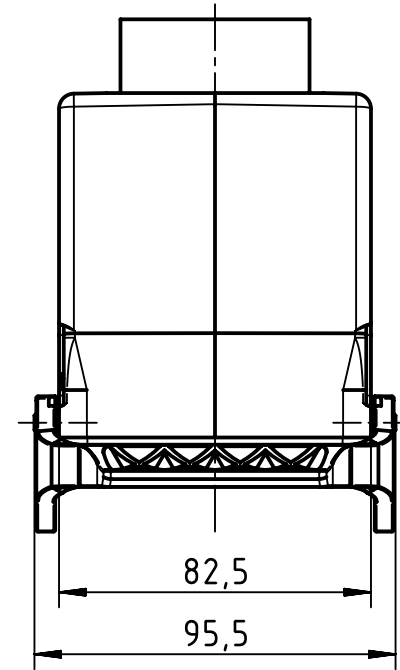

1 2 3 4 5 6

A

B

C

D

	All Dimensions in mm Original Size DIN A4		Scale 1:2	Free size tol.		Ref.		
						Sub.		
	All rights reserved		Created by HELLMANN	Inspected by GERB	Standardisation RUETERA	Date 2020-07-13	State Final Release	
	Department EL PD		Title Han B Hood Coupler HC 2 Levers PG 36				Doc-Key / ECM-Nr. 100186079/UGD/004/D 500000172225	
HARTING Electric GmbH & Co. KG D-32339 Espelkamp			Type TB	Number 09 30 032 0732			Rev. D	Page 1/1